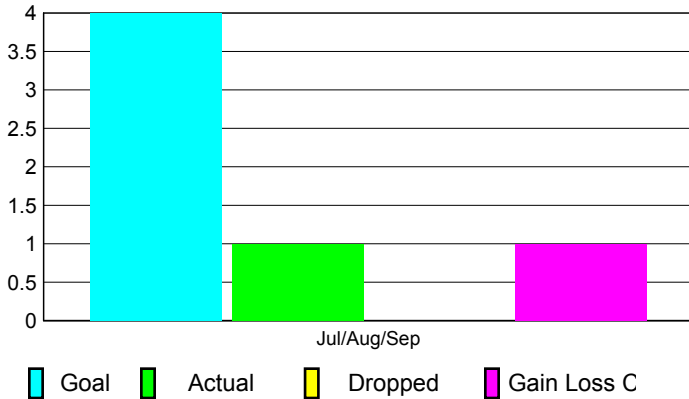

2010-2011 GMT Reports for District (or Undistricted) **District 305 N1**

GMT: **NARESH KUMAR AGGARWAL**

Location: **PAKISTAN**

GMT CA: **6**

**CLUBS**

Club Results  
2010-2011

Clubs  
2009-2010

Month	New Club Goal	Actual New Clubs	Actual Dropped Clubs	Gain/Loss of Clubs	Gain/Loss of Clubs
Jul/Aug/Sep	4	1	0	1	10
<b>Totals</b>	<b>4</b>	<b>1</b>	<b>0</b>	<b>1</b>	<b>10</b>

**Club Results 2010-2011**

Goal, New, Dropped, Gain/Loss

**Comparison of Club Gain/Loss**

Current Year Compared to the Previous Year

**YTD Status Quo Clubs 2010-2011**

Status Quo Clubs Compared to Status Quo Members