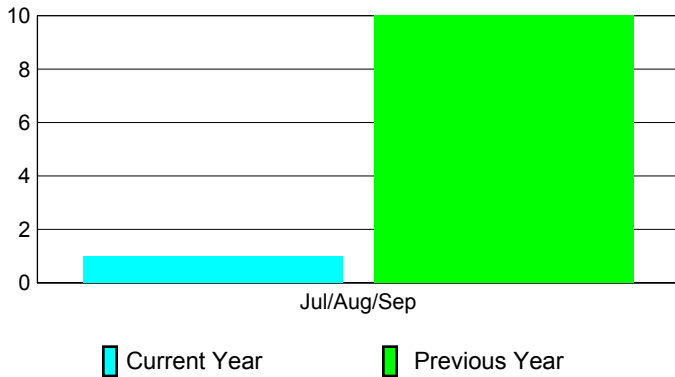

2010-2011 GMT Reports for District (or Undistricted) **District 305 N1**

GMT: **NARESH KUMAR AGGARWAL**

Location: **PAKISTAN**

GMT CA: **6**

**CLUBS**

Club Results  
2010-2011

Clubs  
2009-2010

Month	New Club Goal	Actual New Clubs	Actual Dropped Clubs	Gain/Loss of Clubs	Gain/Loss of Clubs
Jul/Aug/Sep	4	1	0	1	10
<b>Totals</b>	<b>4</b>	<b>1</b>	<b>0</b>	<b>1</b>	<b>10</b>

**Club Results 2010-2011**

Goal, New, Dropped, Gain/Loss

**Comparison of Club Gain/Loss**

Current Year Compared to the Previous Year

**YTD Status Quo Clubs 2010-2011**

Status Quo Clubs Compared to Status Quo Members