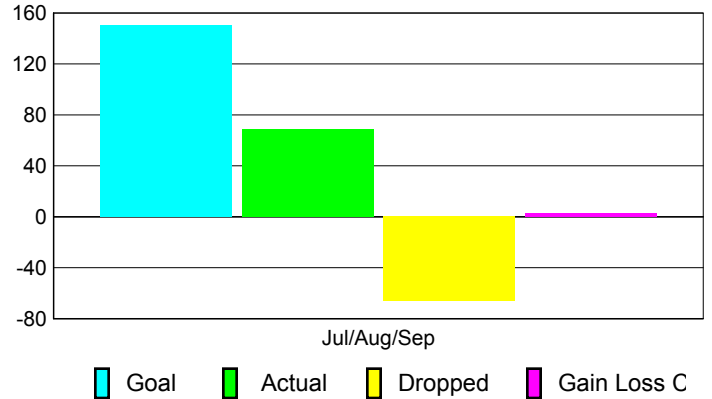

**Club Results 2010-2011**

Goal, New, Dropped, Gain/Loss

**Comparison of Club Gain/Loss**

Current Year Compared to the Previous Year

**YTD Status Quo Clubs 2010-2011**

Status Quo Clubs Compared to Status Quo Members

**MEMBERSHIP**

Membership Results  
2010-2011

Membership  
2009-2010

Month	Net Memb Goal	Actual New Memb	Actual Dropped Memb	Gain/Loss of Memb	Gain/Loss of Memb
Jul/Aug/Sep	150	69	-66	3	262
<b>Totals</b>	<b>150</b>	<b>69</b>	<b>-66</b>	<b>3</b>	<b>262</b>

**Membership Results 2010-2011**

Goal, New, Dropped, Gain/Loss

**Comparison of Membership Gain/Loss**

Current Year Compared to the Previous Year

**Gender Comparison 2010-2011**

Male Female