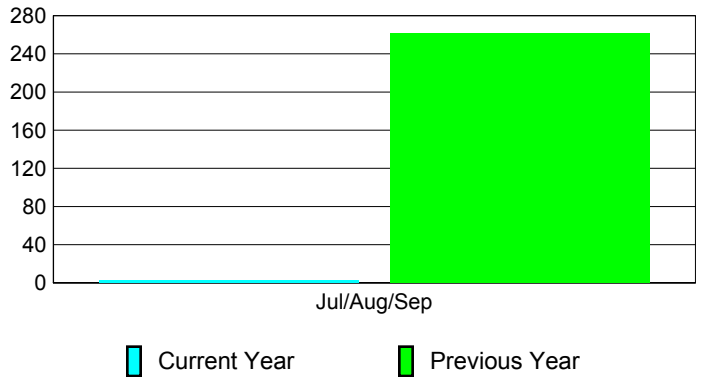

Comparison of Membership Gain/Loss

Current Year Compared to the Previous Year